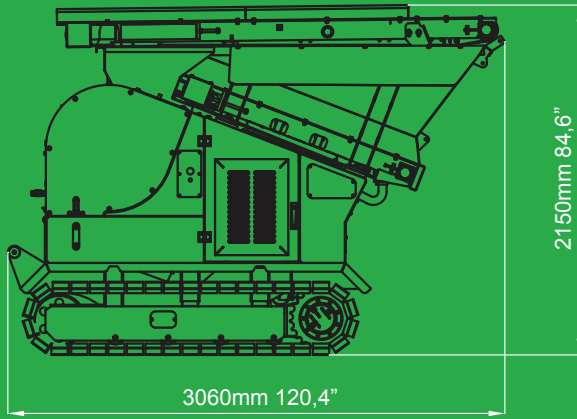

QUICK, EASY AND SAFE TRANSPORT
TRANSPORT RAPIDE, FACILE ET SÛR
TRANPORTE RÀPIDO, FACIL Y ASEGURADO