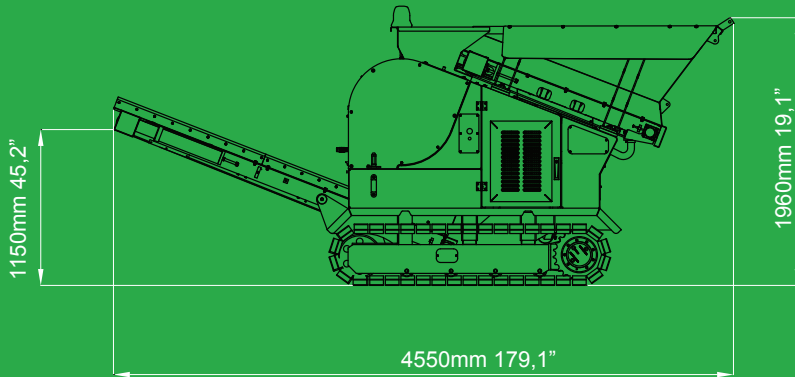

QUICK, EASY AND SAFE TRANSPORT
TRANSPORT RAPIDE, FACILE ET SÛR
TRANPORTE RÀPIDO, FACIL Y ASEGURADO