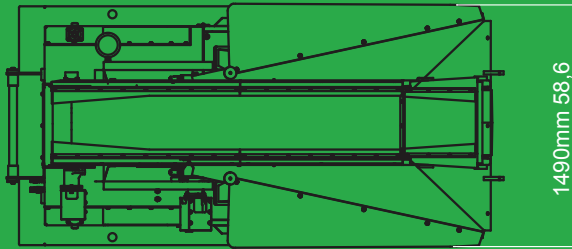

QUICK, EASY AND SAFE TRANSPORT
TRANSPORT RAPIDE, FACILE ET SÛR
TRANPORTE RÀPIDO, FACIL Y ASEGURADO